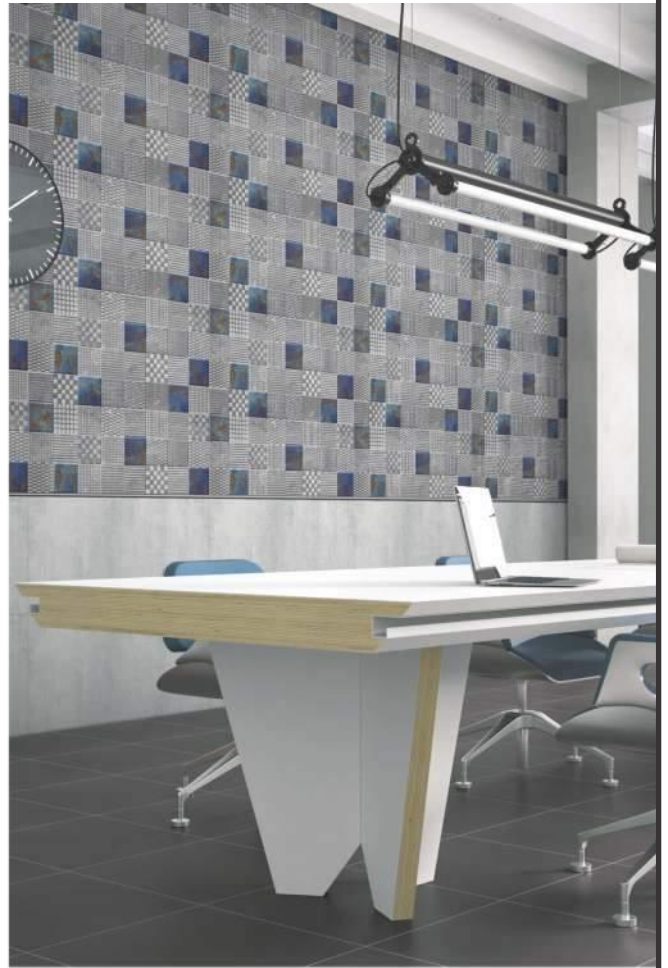

30x60cm

FASHIONABLE
DECOR'S & TILE
CONCEPTS

Prizma
GO FULL SPECTRUM LIFE.

Preview of // **Impact**

Preview of // **Anglos Ivory**

Preview of // **Troy**

Preview of // **Immix**

Preview of // **Tranity**